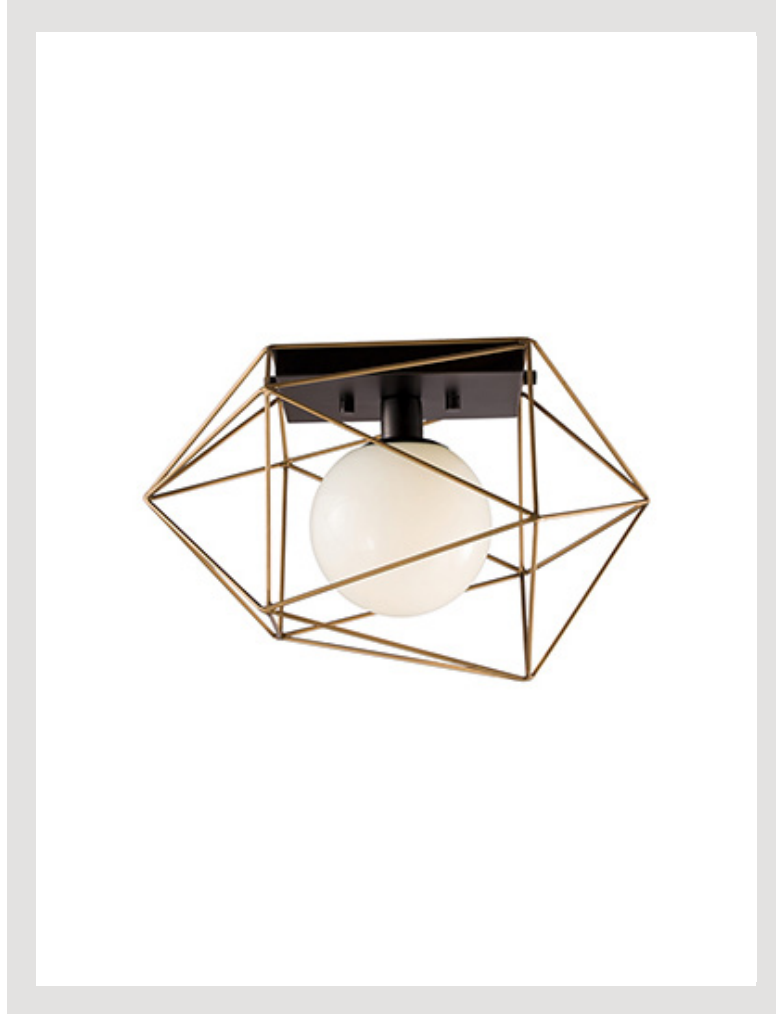

## NECTO

FM303201CBRG

FIXTURE DIMENSIONS	16.5" L x 11.9" W x 10.5" H
HEIGHT FROM CENTER	8.3"
WEIGHT	3.6 LBS
GLASS	-
MATERIAL	-
CANOPY SIZE	7.9" L x 7.1" W x 1" H
LAMPING	1 x 40W, E12
VOLTAGE	120V
WIRE / CORD LENGTH	-
CORD TYPE	-
MINIMUM HANG HEIGHT	-
INSTALL OPTIONS	Ceiling or Wall mountable
ADA COMPLIANT	-
CERTIFICATION	UL
UPC	841387001958
PACKAGE SIZE	19.7" x 13.8" x 13.8"
PACKAGE WEIGHT	5.1 LBS